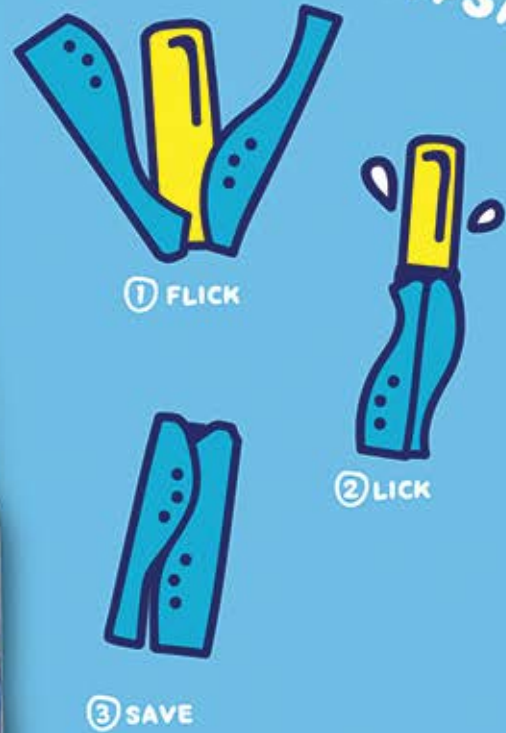

**LICKY
LOOT**
LOLLIPOP | FLICK+
LICK+SAVE! | SWEET
BANDIT

FLICK+
LICK+SAVE!

WLP - \$16.36
RRP \$1.20

PUPPY LOVE™

Candy+Surprise

COLLECT THEM ALL!!

WLP - \$20.45
RRP \$2.50

12 - 0.28oz (8g) Pcs **Candy+Surprise** Net Wt. 3.36oz (96g)

Contact Sales at sales@ctcaustralia.com or 02 9743 8631

SHARK ATTACK

SHARK ATTACK

candy filled plane

WARNING:
CHOKING HAZARD - Small parts.
Not for children under 3 years.

**COMES WITH:
PULL BACK ACTION
COOL DESIGNS
HOURS OF FUN**