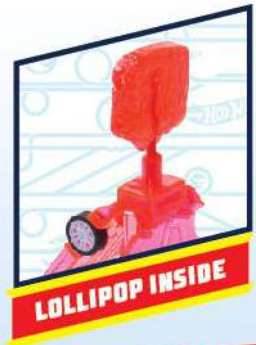

Barbie™

CANDY LIPSTICK
& GLOSS CANDY

Available from leading confectionery wholesalers or contact Park Avenue Foods
Phone: (03) 9555 2096 Email: sales@parkavenuefoods.com.au

PARK
avenue

FLIP IT DIP IT

Gummy Sticks & Sour Dip

CAR POP WITH LOLLIPOP & WHISTLE

3 in 1

WHISTLE ON REAR

COLLECTABLE CAR

LOLLIPOP INSIDE

TROPICAL FRUIT FLAVOURED LOLLIPOPS

Available from leading confectionery wholesalers or contact Park Avenue Foods
Phone: (03) 9555 2096 Email: sales@parkavenuefoods.com.au