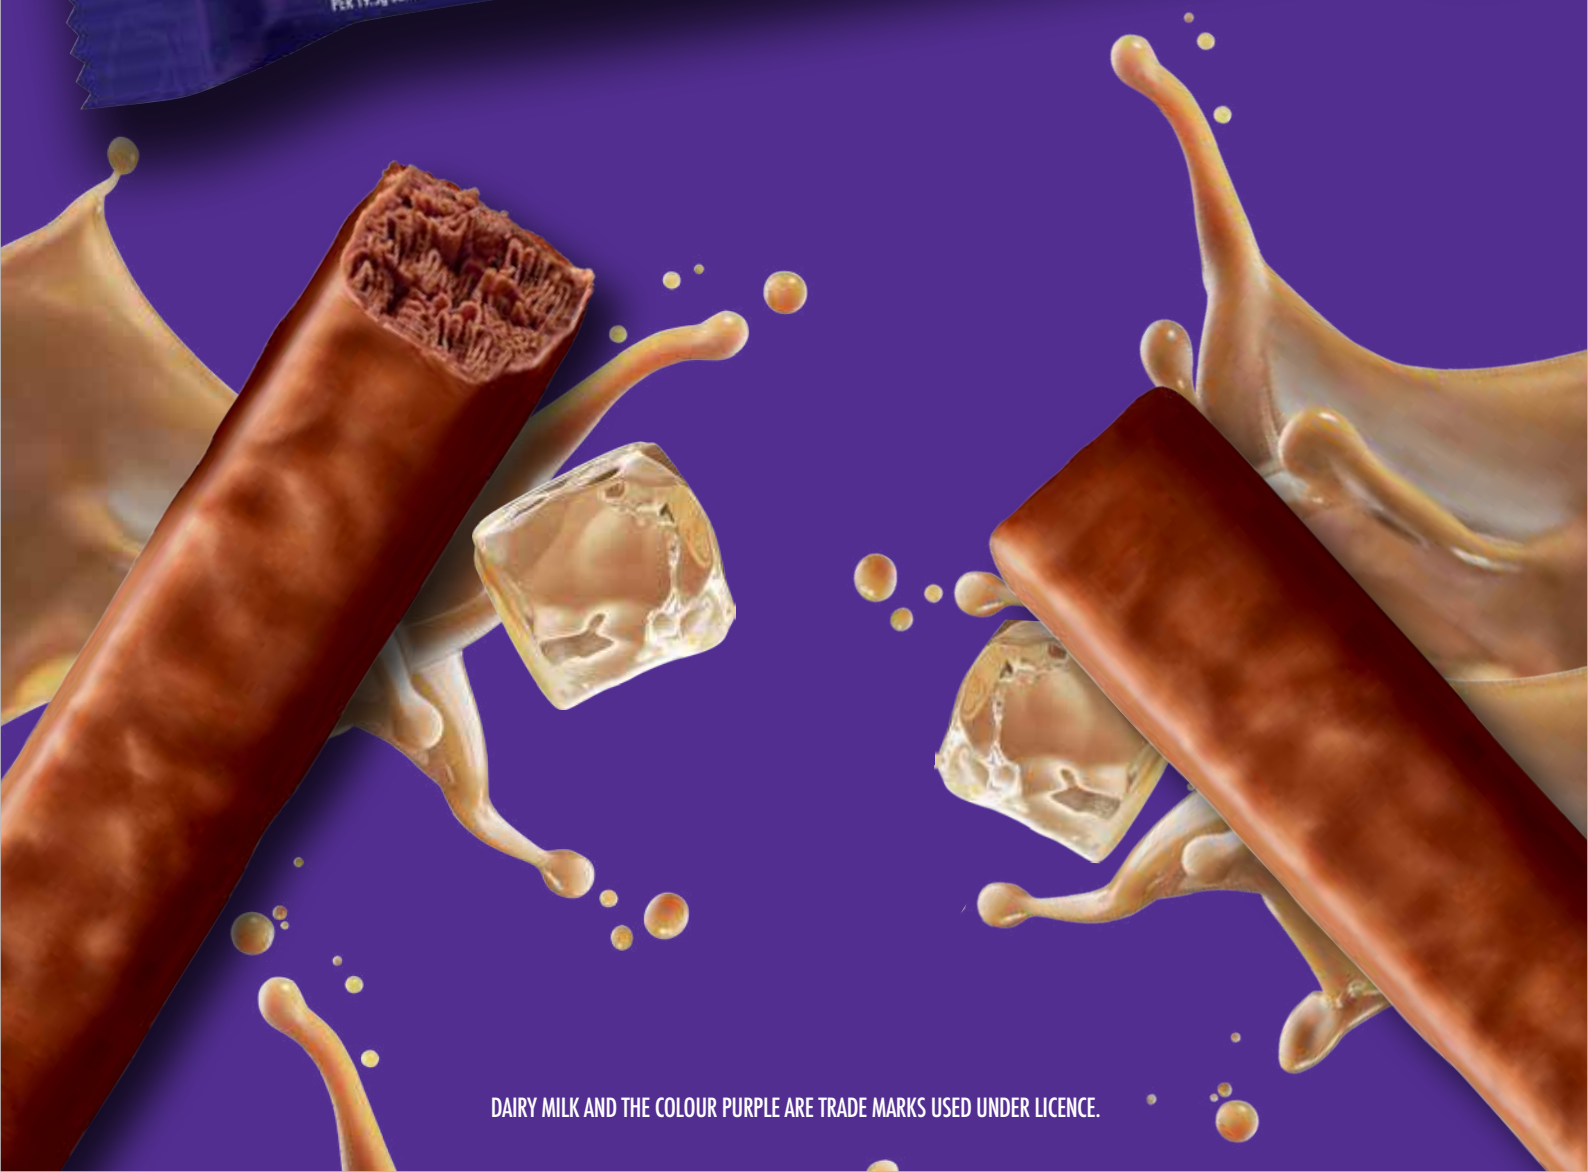

Cadbury

A CHEER & A HALF TO A VOLUNTEER

8 PACKS TO COLLECT

GIVE A CHEER TO A VOLUNTEER WITH A SPECIALLY MARKED PACK TODAY!

THE EQUIVALENT OF A GLASS AND A HALF OF FULL CREAM MILK IN EVERY 200g OF CADBURY DAIRY MILK MILK CHOCOLATE. DAIRY MILK, THE GLASS AND A HALF DEVICE AND THE COLOUR PURPLE ARE TRADE MARKS USED UNDER LICENCE.

NEW COFFEE FLAVOURED SWIRLS AND CURLS

COATED IN CADBURY DAIRY MILK MILK CHOCOLATE

NEW

DAIRY MILK AND THE COLOUR PURPLE ARE TRADE MARKS USED UNDER LICENCE.