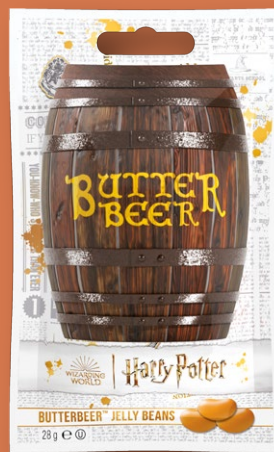

NEW BUTTERBEER

Straight from the Three Broomsticks, the iconic flavour from the world of Harry Potter is now magically available in Jelly Bean & Chewy Candy form!

NEW BUBBLE TEA

The flavour phenomenon sweeping the world can now be enjoyed in a convenient, shareable bean. Flavours include Taro, Mango, Matcha, Thai Milk & Strawberry Milk.

Jelly Belly is famous for its incredibly realistic flavours utilising natural colours, natural flavours & real sugar.

Taste the world, one bean at a time.

Available exclusively from

Unit APN	Display APN	Product Description	UNITS	RRP
071570018504	071570790356	28G JEL BEL BUBBLE TEA POUCH	30	\$1.85
071570018306	071570790134	28G JEL BEL BUTTERBEER JEL BEAN	24	\$2.50
0071570017187	071570017194	59G JEL BEL BUTTERBEER CHEWY CANDY	12	\$5.50
071570018481	071570423223	70G JEL BEL BUBBLE TEA BAG	12	\$4.00