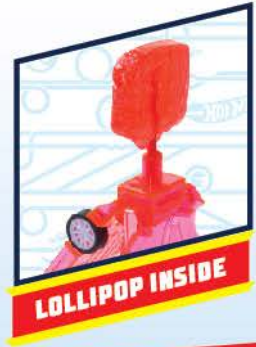

Barbie™

CANDY LIPSTICK
& GLOSS CANDY

Available from leading confectionery wholesalers or contact Park Avenue Foods
Phone: (03) 9555 2096 Email: sales@parkavenuefoods.com.au

PARK
avenue

CAR POP WITH LOLLIPOP & WHISTLE

3 in 1

WHISTLE ON REAR

COLLECTIBLE CAR

LOLLIPOP INSIDE

TROPICAL FRUIT FLAVOURED LOLLIPOPS

Available from leading confectionery wholesalers or contact Park Avenue Foods
Phone: (03) 9555 2096 Email: sales@parkavenuefoods.com.au